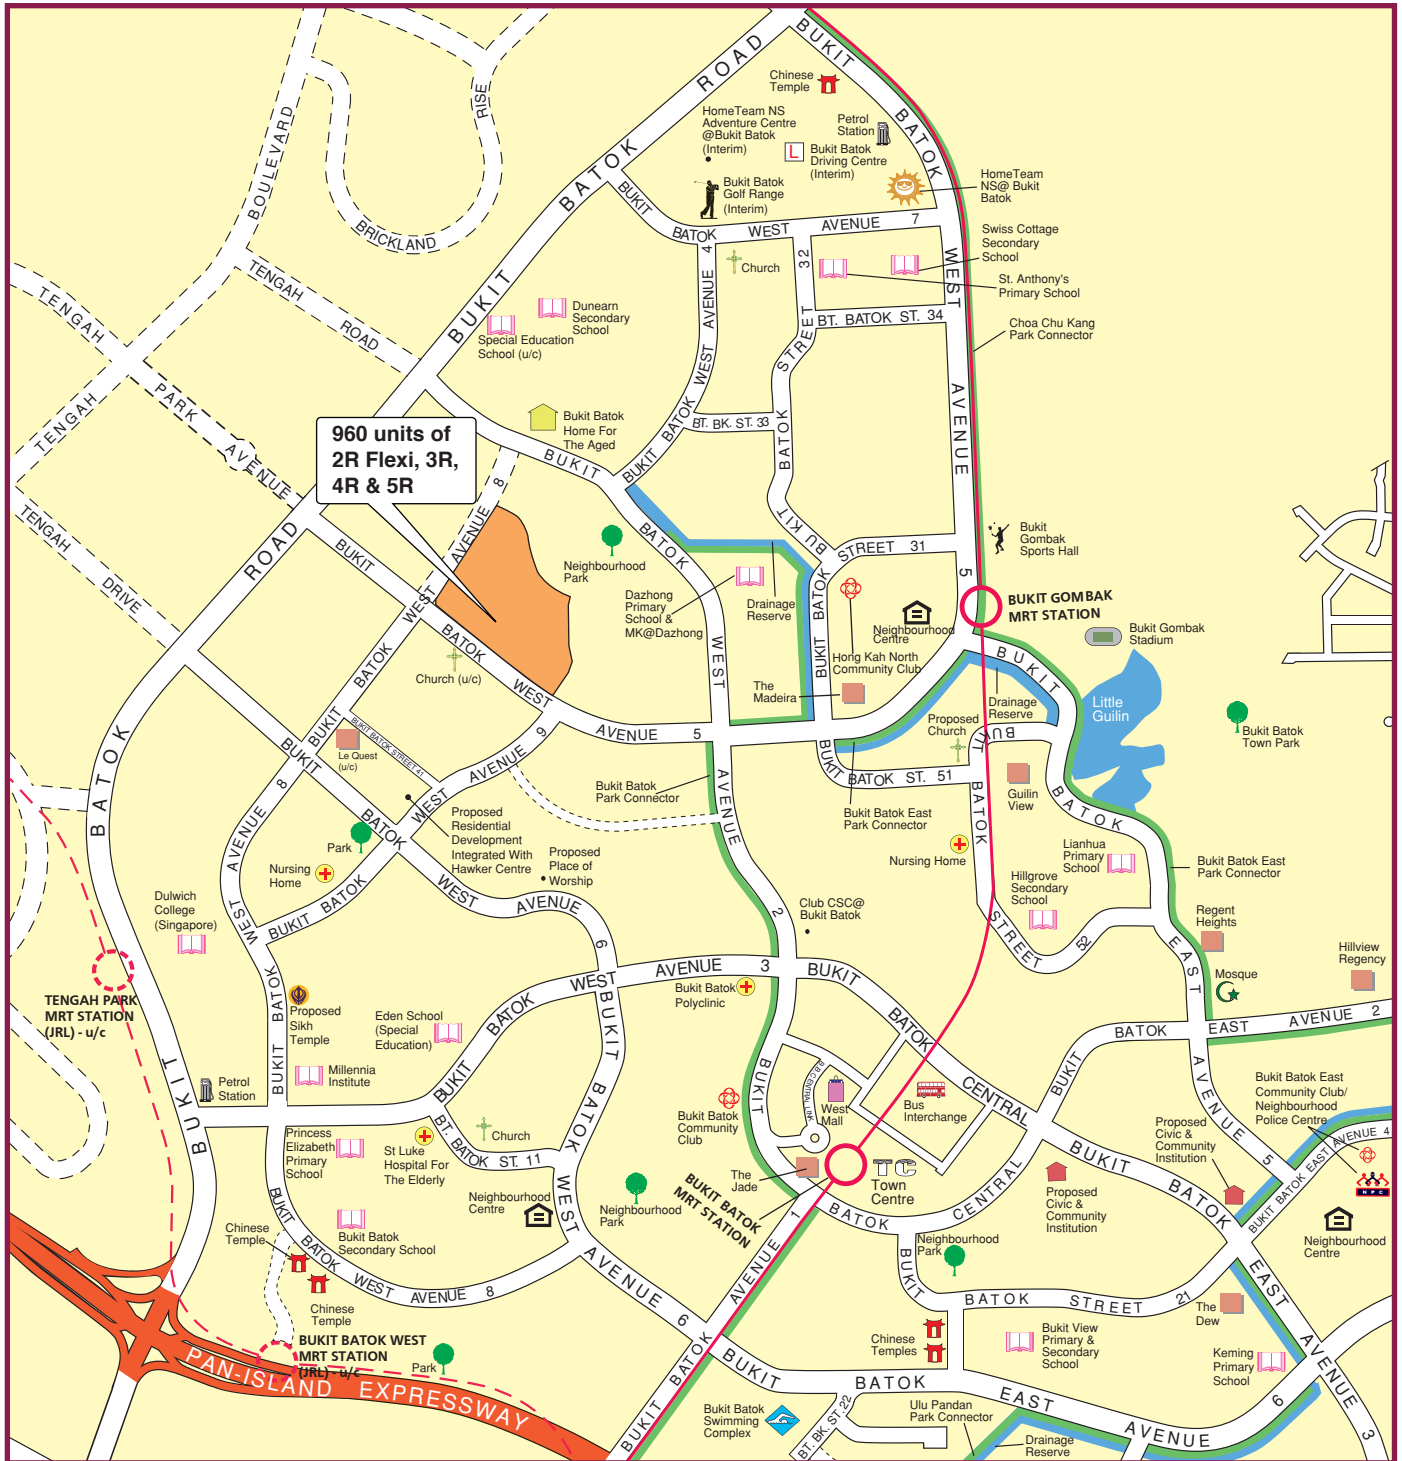

BUKIT BATOK

The information on the development is tentative and subject to change.

LEGEND:

- MRT Line & Station
- Future Road / Under Construction
- Future MRT Line & Station (working name only)
- (u/c) Under Construction
- MK MOE Kindergarten

Notes:

1. All proposed developments are subject to change and planning approval. The implementation is subject to review from time to time by the relevant authorities. The proposed facilities and their locations shown are indicative only.
2. Proposed Place of Worship includes examples like Church, Mosque, Chinese Temple, Hindu Temple, etc.
3. Proposed Civic & Community Institution includes examples like Community Centre/Club, Association, Home for the Aged, etc.
4. The facilities shown (whether existing or proposed) may include other ancillary uses allowed under URA's prevailing Development Control guidelines. For example, places of worship and funeral parlours may include columbarium, community centres may include childcare centres, and schools may be upgraded or built with higher-rise blocks.
5. The alignment and the location of the future MRT line and stations are based on prevailing information and are subject to change.
6. In view of the COVID-19 situation, temporary COVID-19 related facilities may be set up near residential areas by the relevant authorities.